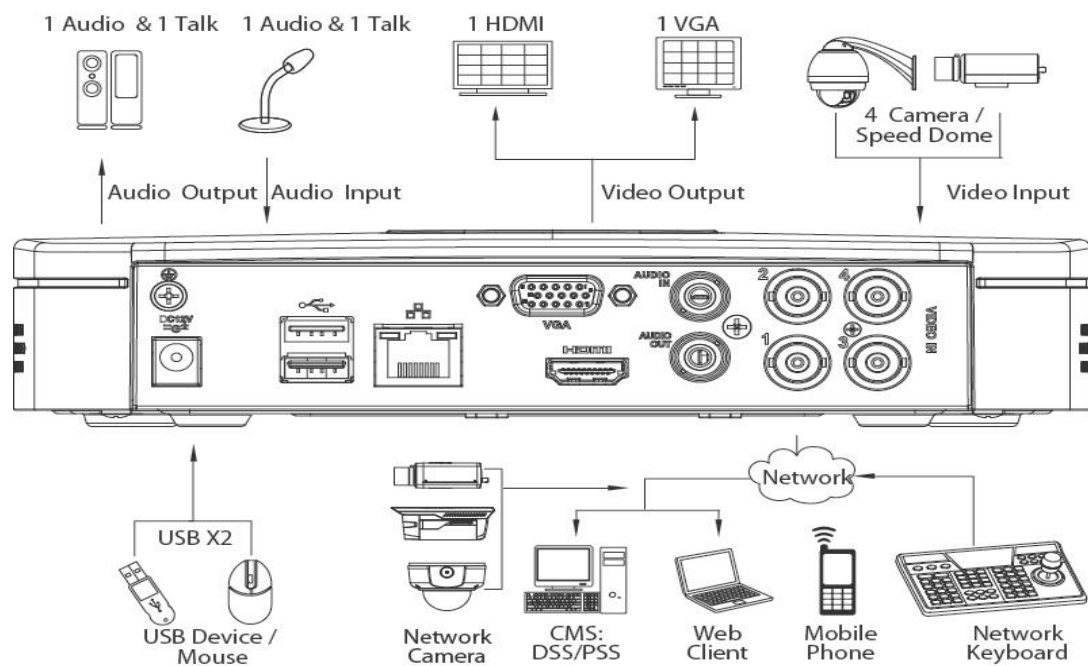

DH-HCVR4104/4108C-S2

Ethernet	RJ-45 port (10/100M)	
Network Functions	HTTP, IPv4/IPv6, TCP/IP, UPNP, RTSP, UDP, SMTP, NTP, DHCP, DNS, PPPOE, DDNS, FTP, IP Filter, SNMP, P2P	
Max. User Access	128 users	
Smart Phone	iPhone, iPad, Android, Windows Phone	
Storage		
Internal HDD	1 SATA port, up to 4TB	
Auxiliary Interface		
USB Interface	2 ports(2 Rear), USB2.0	
General		
Power Supply	DC12V/1.5A	DC12V/2A
Power Consumption	10W(without HDD)	
Working Environment	-10°C ~ +55°C / 10%~90%RH / 86~106kpa	
Dimension(W×D×H)	Smart 1U, 205mm×205mm×40mm	
Weight	0.5KG(without HDD)	

System Connection

*Takes HCVR4104C-S2 as an example

Dahua Technology Co., Ltd.

1199' BinAn Road, Binjiang District, Hangzhou, China

Tel: +86-571-87688883

Fax: +86-571-87688815

Email: overseas@dahuatech.com

www.dahuatech.com

*Design and specifications are subject to change without notice.

© 2015 Dahua Technology Co., Ltd.